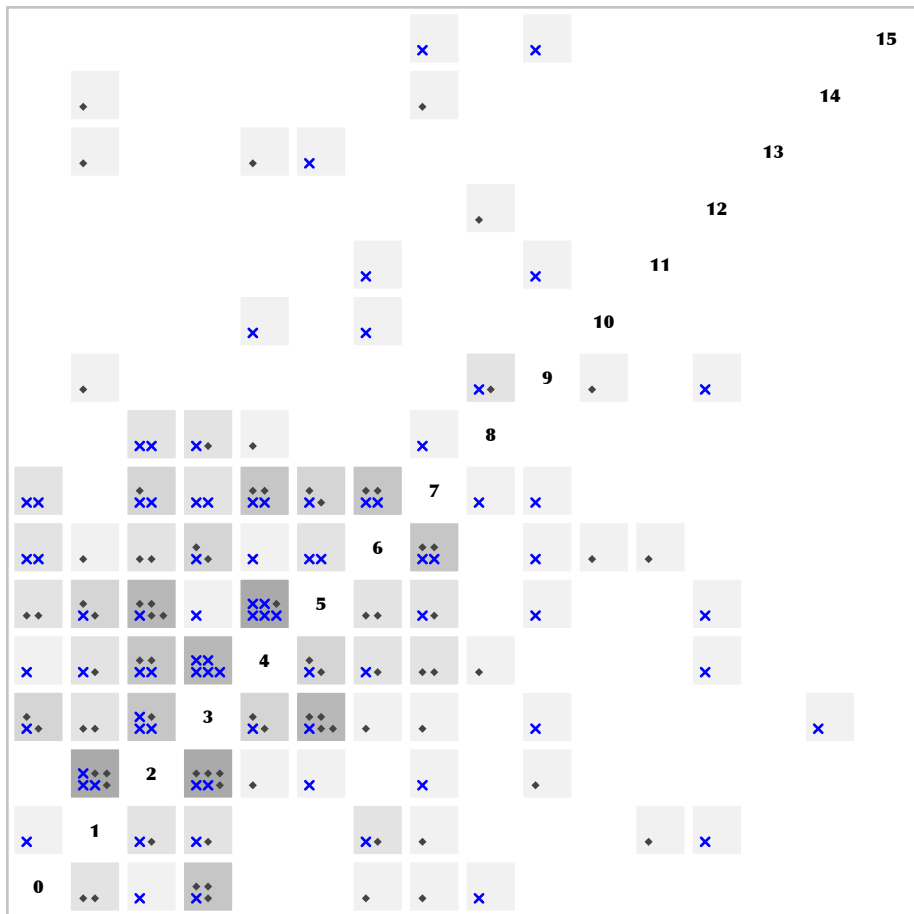

# Pittsburgh Pirates

2006

67 - 95 ( 0.414 )

## First Half

27 - 54 ( 0.333 )

Pittsburgh Pirates

Opponents